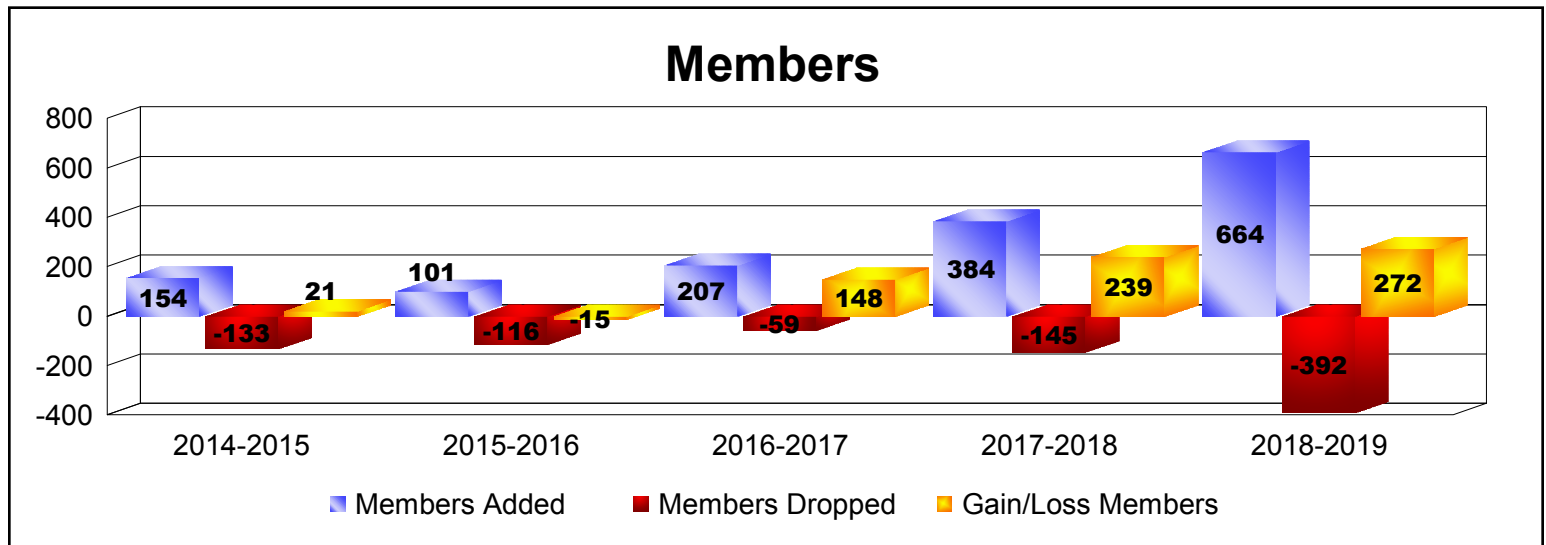

Year	New Clubs	Dropped Clubs	Gain/ Loss Clubs	New Members	Charter Members	Reinstate Members	Transfer Members	Total Member Added	Total Members Dropped	Gain/ Loss Members
2014-2015	4	-1	3	65	82	4	3	154	-133	21
2015-2016	0	0	0	69	15	16	1	101	-116	-15
2016-2017	5	0	5	72	134	0	1	207	-59	148
2017-2018	7	0	7	160	224	0	0	384	-145	239
2018-2019	14	-7	7	214	435	11	4	664	-392	272
Average	6	-2	4	116	178	6	2	302	-169	133

Year	New Clubs	Dropped Clubs	Gain/ Loss Clubs	New Members	Charter Members	Reinstate Members	Transfer Members	Total Member Added	Total Members Dropped	Gain/ Loss Members
2014-2015	1	-4	-3	4	26	0	0	30	-100	-70
2015-2016	0	-7	-7	1	0	0	0	1	-115	-114
2016-2017	0	0	0	0	5	8	0	13	-13	0
2017-2018	0	-1	-1	0	0	0	0	0	-13	-13
Average	0	-3	-3	1	8	2	0	11	-60	-49