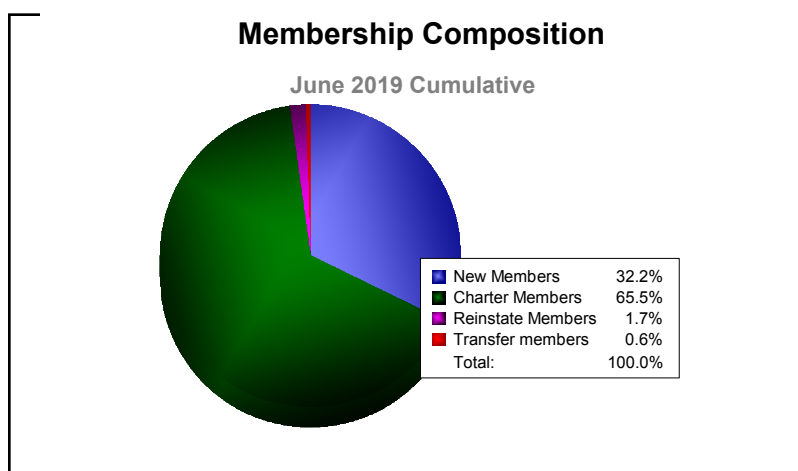

Year	New Clubs	Dropped Clubs	Gain/ Loss Clubs	New Members	Charter Members	Reinstate Members	Transfer Members	Total Member Added	Total Members Dropped	Gain/ Loss Members
2014-2015	4	-1	3	65	82	4	3	154	-133	21
2015-2016	0	0	0	69	15	16	1	101	-116	-15
2016-2017	5	0	5	72	134	0	1	207	-59	148
2017-2018	7	0	7	160	224	0	0	384	-145	239
2018-2019	14	-7	7	214	435	11	4	664	-392	272
Average	6	-2	4	116	178	6	2	302	-169	133

Year	New Clubs	Dropped Clubs	Gain/ Loss Clubs	New Members	Charter Members	Reinstate Members	Transfer Members	Total Member Added	Total Members Dropped	Gain/ Loss Members
2014-2015	1	-4	-3	4	26	0	0	30	-100	-70
2015-2016	0	-7	-7	1	0	0	0	1	-115	-114
2016-2017	0	0	0	0	5	8	0	13	-13	0
2017-2018	0	-1	-1	0	0	0	0	0	-13	-13
Average	0	-3	-3	1	8	2	0	11	-60	-49