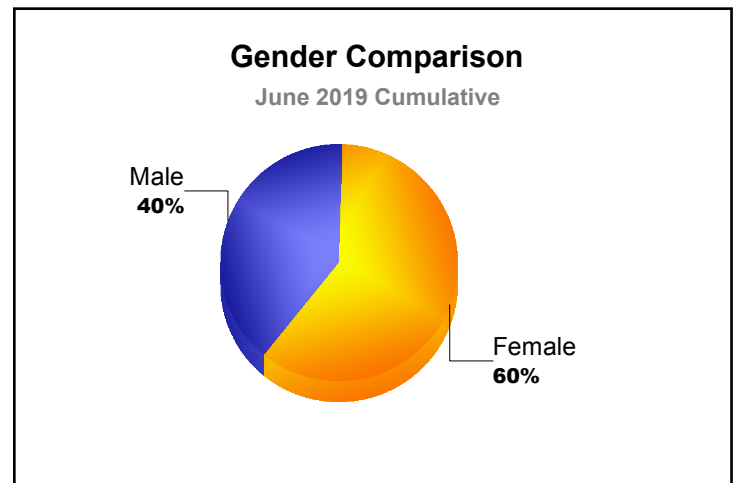

Year	New Clubs	Dropped Clubs	Gain/ Loss Clubs	New Members	Charter Members	Reinstate Members	Transfer Members	Total Member Added	Total Members Dropped	Gain/ Loss Members
2014-2015	4	-1	3	65	82	4	3	154	-133	21
2015-2016	0	0	0	69	15	16	1	101	-116	-15
2016-2017	5	0	5	72	134	0	1	207	-59	148
2017-2018	7	0	7	160	224	0	0	384	-145	239
2018-2019	14	-7	7	214	435	11	4	664	-392	272
Average	6	-2	4	116	178	6	2	302	-169	133