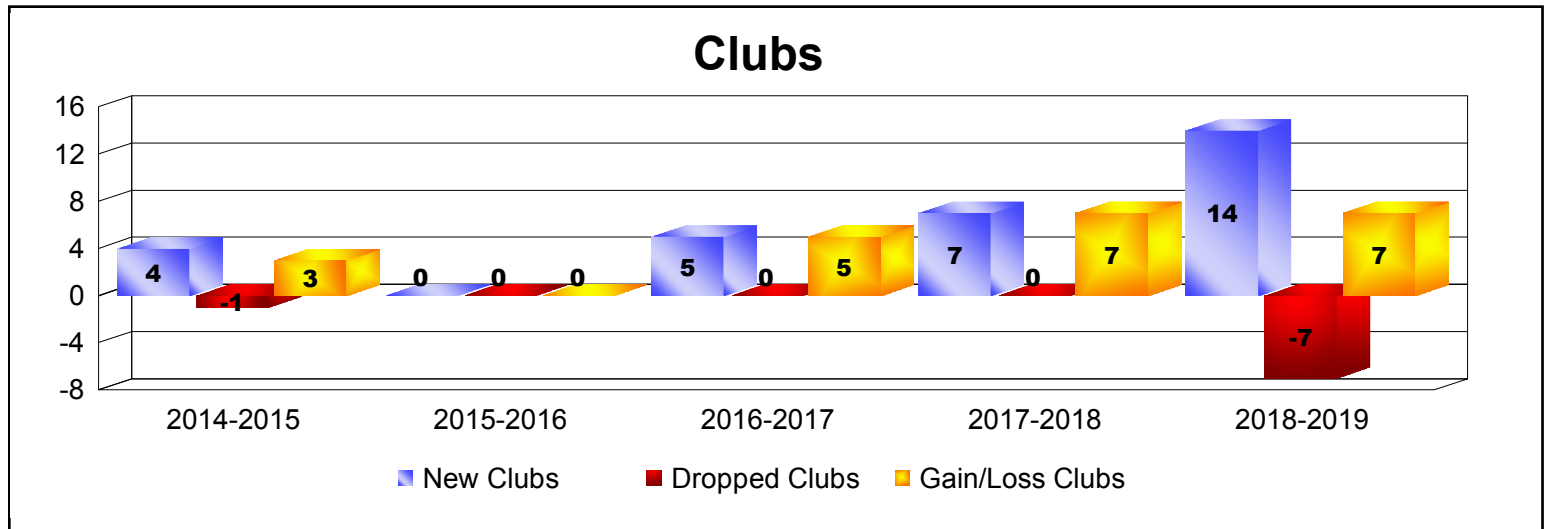

Year	New Clubs	Dropped Clubs	Gain/ Loss Clubs	New Members	Charter Members	Reinstate Members	Transfer Members	Total Member Added	Total Members Dropped	Gain/ Loss Members
2014-2015	4	-1	3	65	82	4	3	154	-133	21
2015-2016	0	0	0	69	15	16	1	101	-116	-15
2016-2017	5	0	5	72	134	0	1	207	-59	148
2017-2018	7	0	7	160	224	0	0	384	-145	239
2018-2019	14	-7	7	214	435	11	4	664	-392	272
Average	6	-2	4	116	178	6	2	302	-169	133

Year	New Clubs	Dropped Clubs	Gain/ Loss Clubs	New Members	Charter Members	Reinstate Members	Transfer Members	Total Member Added	Total Members Dropped	Gain/ Loss Members
2014-2015	1	-4	-3	4	26	0	0	30	-100	-70
2015-2016	0	-7	-7	1	0	0	0	1	-115	-114
2016-2017	0	0	0	0	5	8	0	13	-13	0
2017-2018	0	-1	-1	0	0	0	0	0	-13	-13
Average	0	-3	-3	1	8	2	0	11	-60	-49